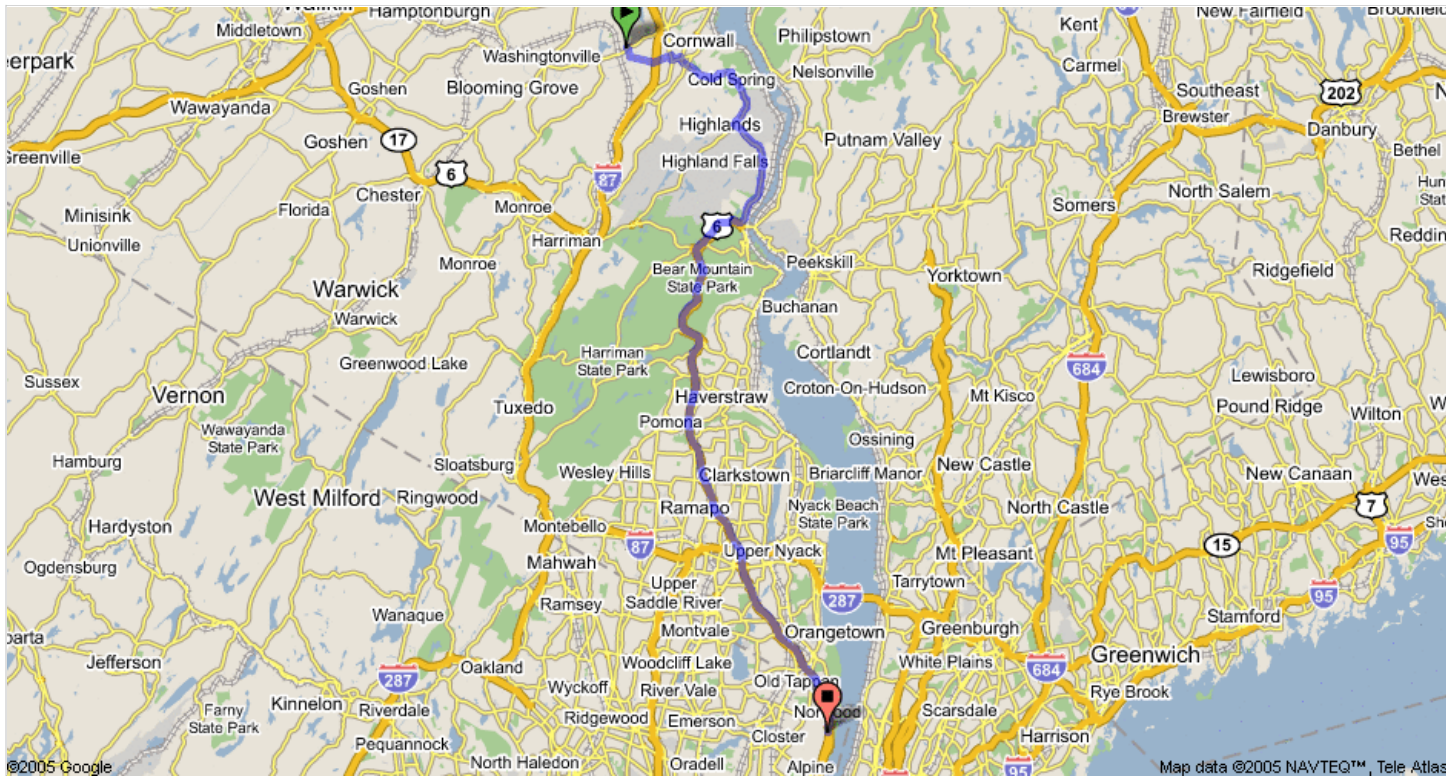

Directions

Start address: **RT-94 & Jackson Ave, New Windsor, NY 12553**

End address: **441 US-9W, Alpine, NJ 07620**

Start address: RT-94 & Jackson Ave
New Windsor, NY 12553

End address: 441 US-9W
Alpine, NJ 07620

Distance: 42.2 mi (about 1 hour 6 mins)

1. Head **southeast** from **Jackson Ave** - go **0.5 mi**
2. Bear **left** at **Orrs Mills Rd** - go **2.0 mi**
3. Turn **right** at **RT-32** - go **0.2 mi**
4. Turn **left** at **Quaker Ave** - go **0.4 mi**
5. Bear **right** onto the **US-9W** ramp - go **0.2 mi**
6. Bear **right** at **US-9W** - go **7.3 mi**
7. Bear **right** at **US-9W** - go **2.3 mi**
8. Bear **right** at **US-9W** - go **1.4 mi**
9. Take the **US-6 W** ramp to **Central Valley/New Jersey** - go **2.5 mi**
10. Continue on **Palisades Interstate Pky S** toward **New Jersey/N Y City** - go **25 mi**
- ...
11. Take the **RT 9W** exit **3** - go **0.1 mi**
12. Turn **left** at **US-9W** - go **0.3 mi**

These directions are for planning purposes only. You may find that construction projects, traffic, or other events may cause road conditions to differ from the map results.